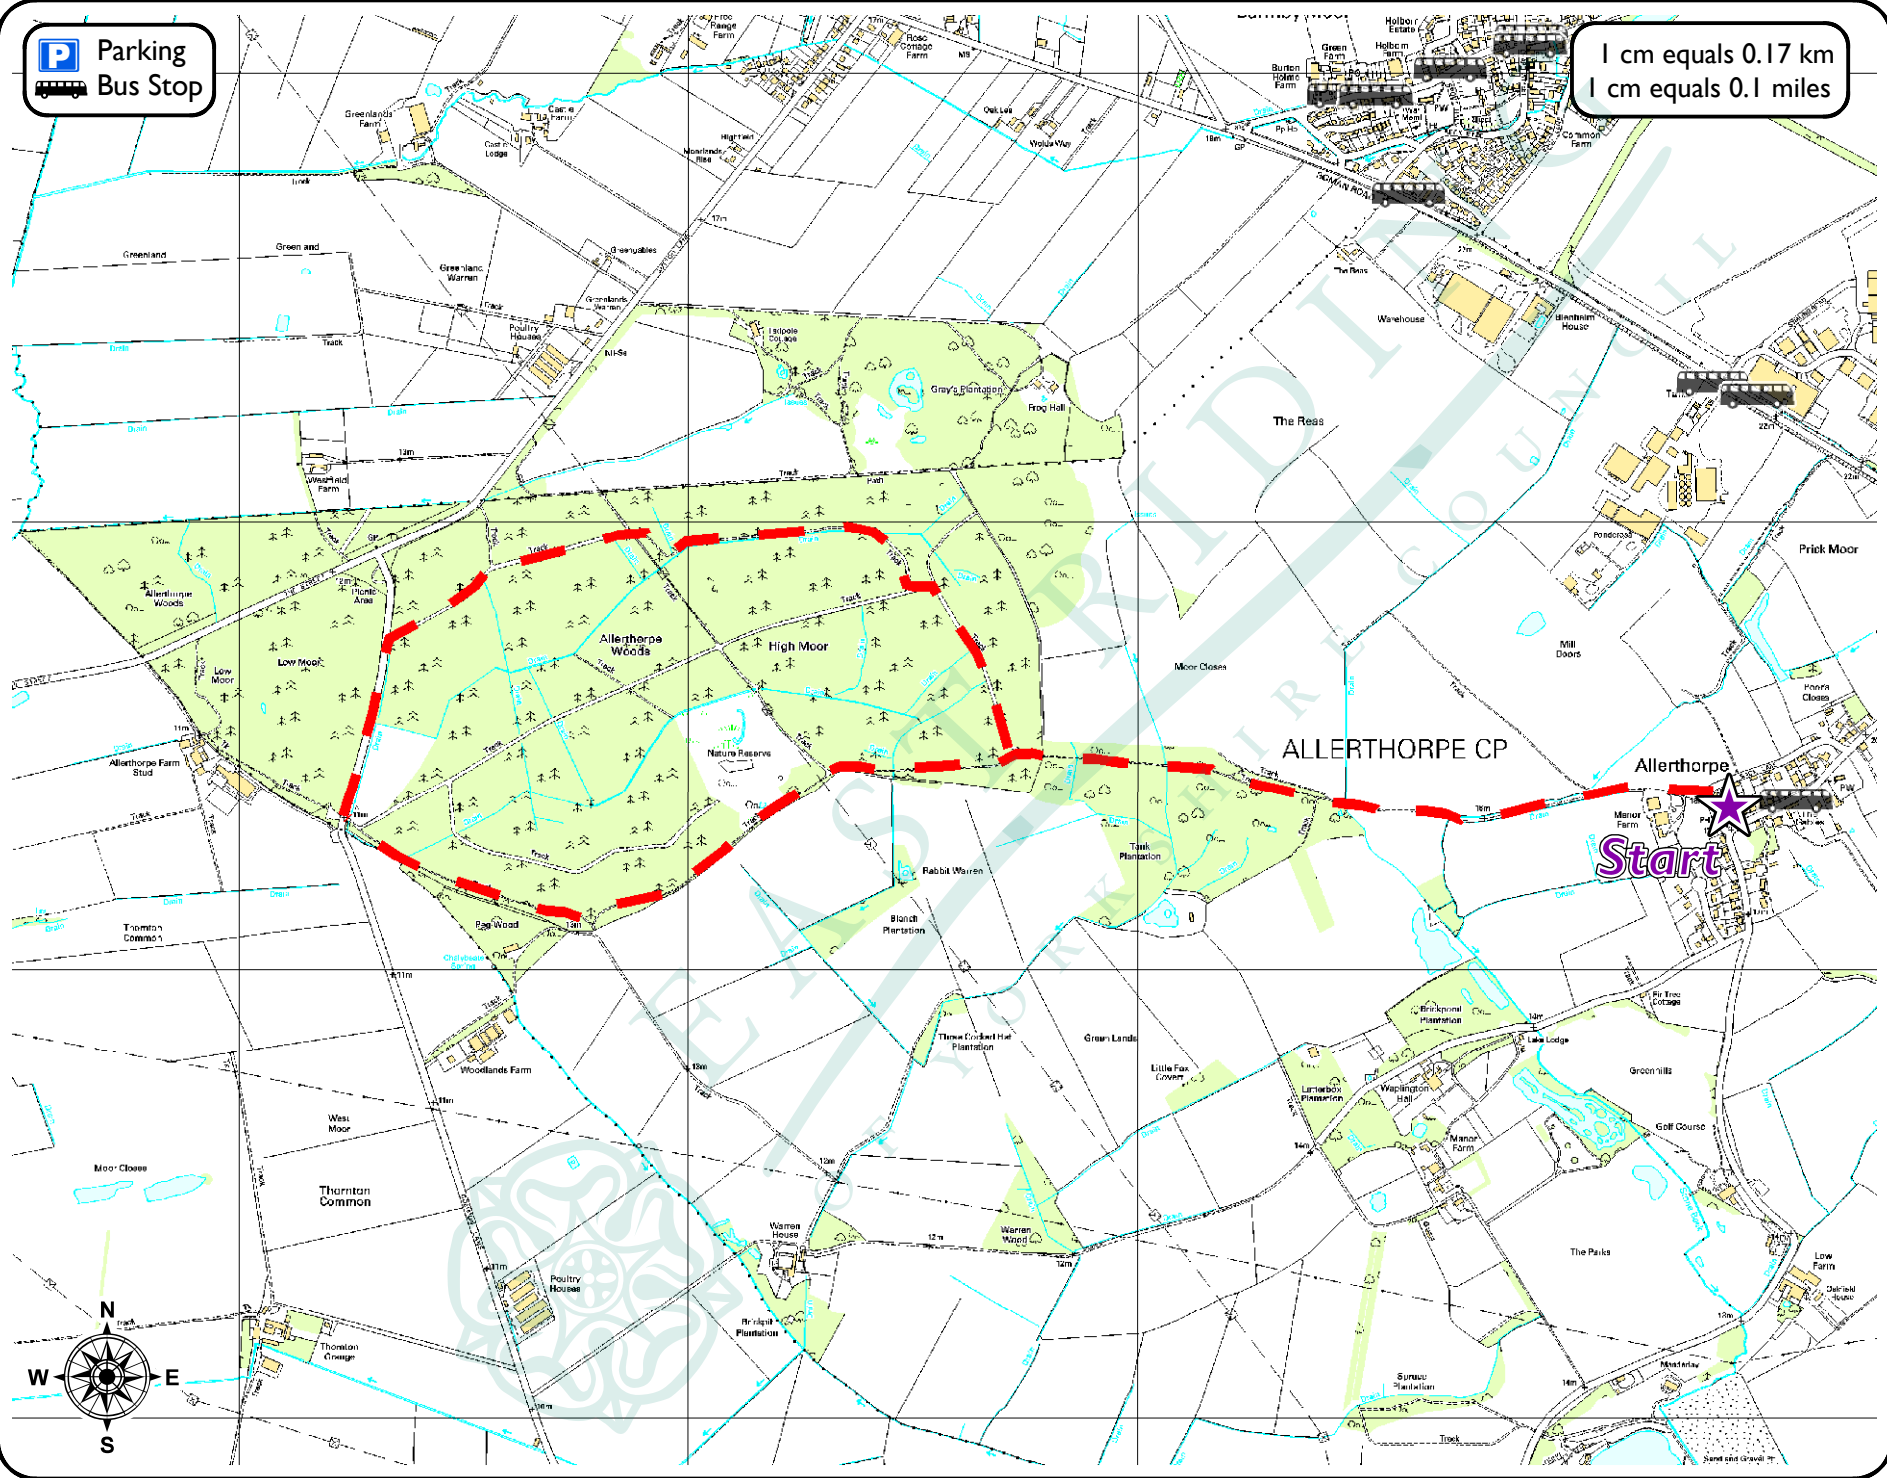

1 cm equals 0.17 km
1 cm equals 0.1 miles

Allerthorpe

Grade :
Length : 4 miles (6.5 km)
Start/End Point : Allerthorpe village

Refreshments : 'The Plough' Pub at Allerthorpe
Toilets : Pocklington, Railway Street