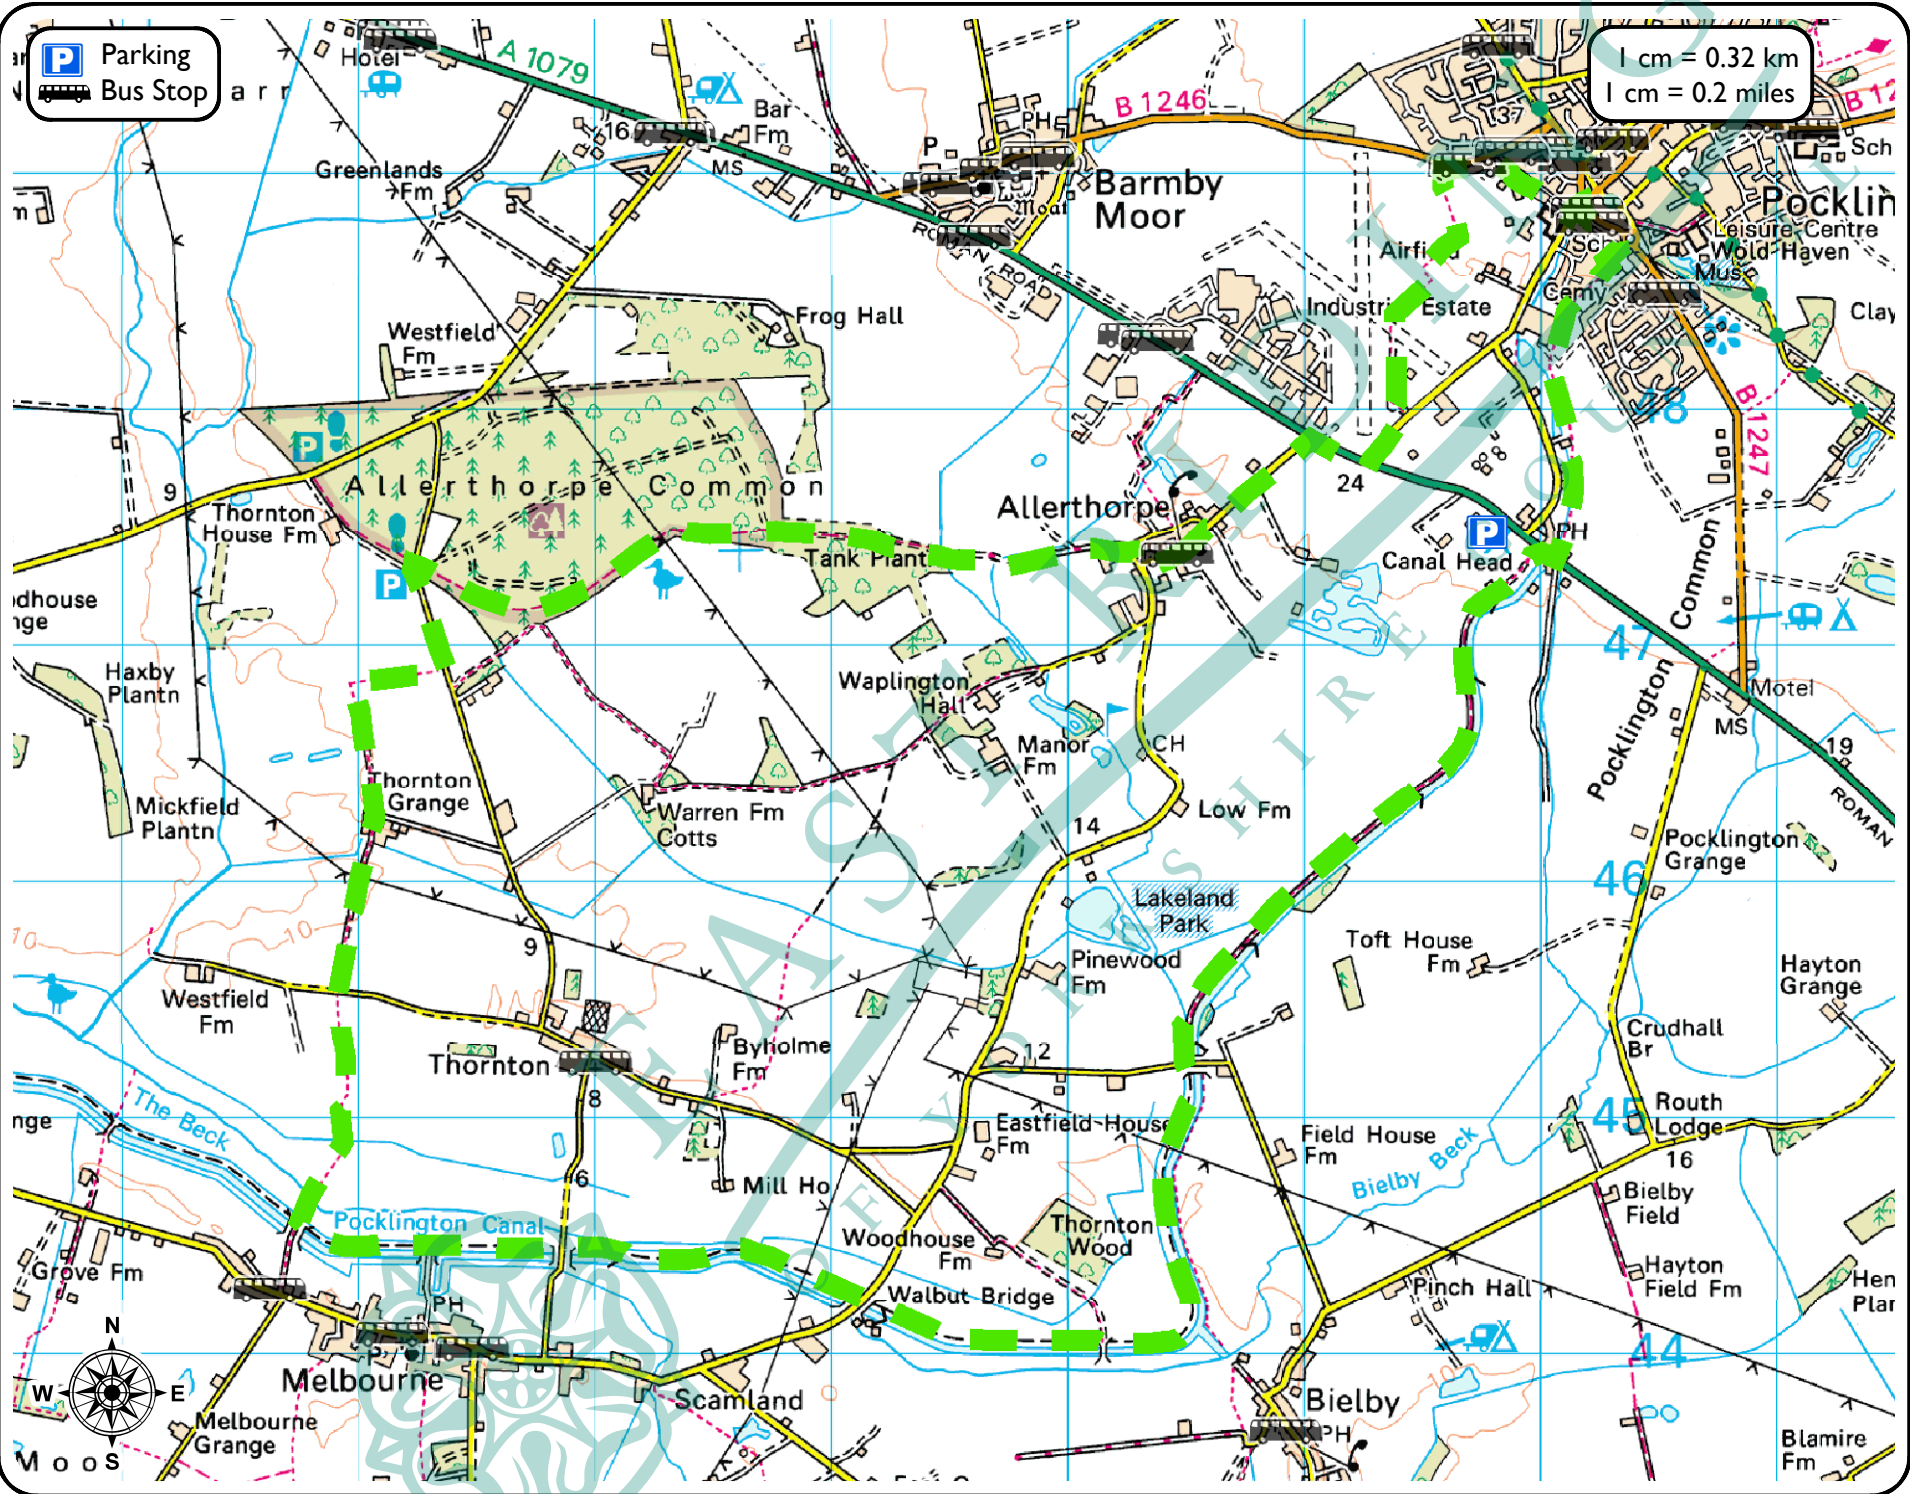

A Circular Walk from Pocklington

Grade :    

Length : 12 miles (19 km)

Start/End Point : Pocklington (town or Canal Head),
Melbourne or Allerthorpe Wood

Refreshments : Pubs & Shops at Pocklington
Toilets : Pocklington, Railway Street

This map is reproduced from Ordnance Survey material with the permission of Ordnance Survey on behalf of Her Majesty's Stationery Office Crown copyright 2008. Unauthorised reproduction infringes Crown copyright and may lead to prosecution or civil proceedings. East Riding of Yorkshire Council 100023383.